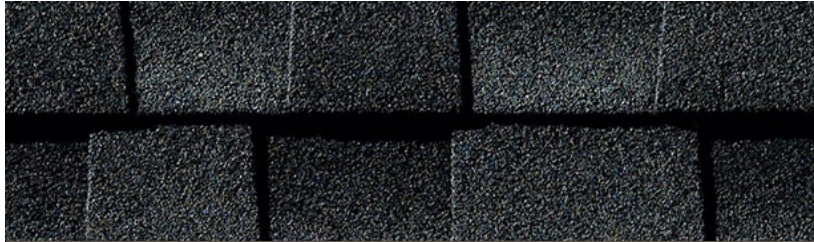

### ROOF

GAF TIMBERLINE  
CHARCOAL