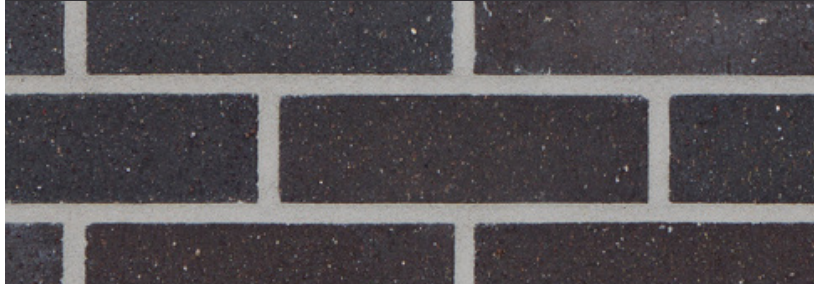

BRICK

GENERAL SHALE
SHADOW CANYON